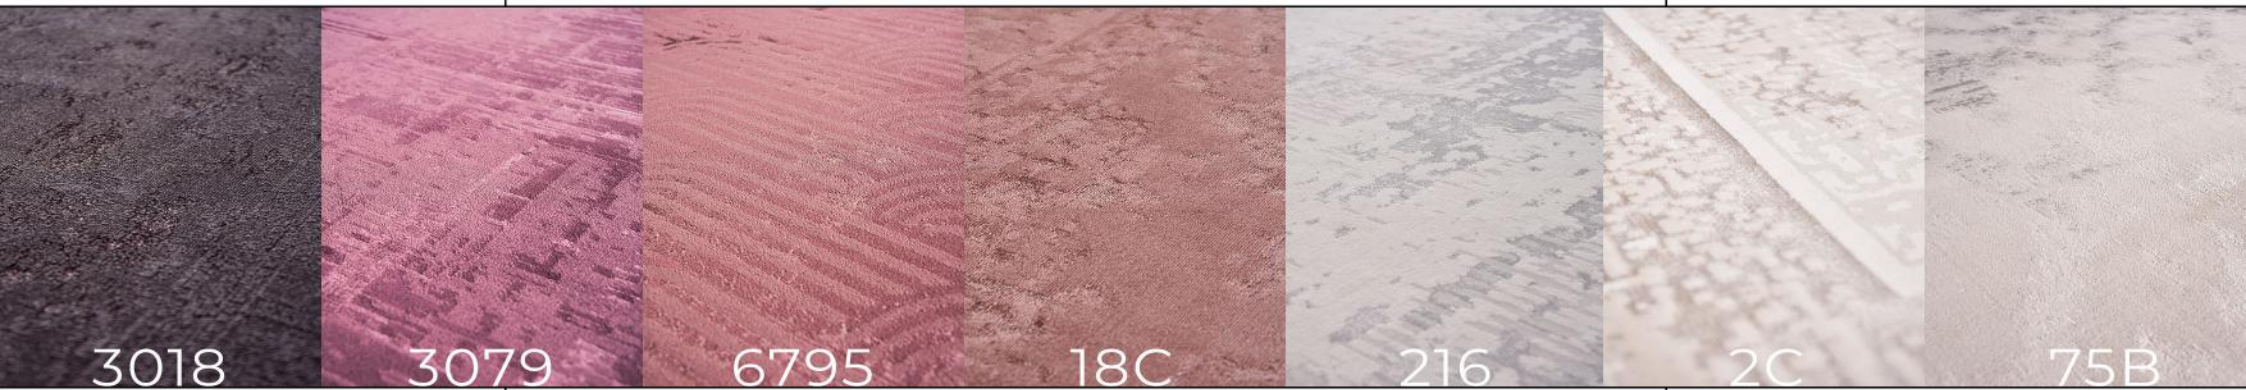

Color:33C

Desing:E4634

Color:6713

color options

Vintage Series
Sizes & Details

SIZES

cm	m ²
80x150	1,2
80x300	2,4
100x200	2
100x300	3
120x180	2,16
160x230	3,68
200x290	5,8
240x340	8,16

*All rugs are non-toxic and do not contain
any chemical substances harming your health.
Safe for your your body and the environment.*