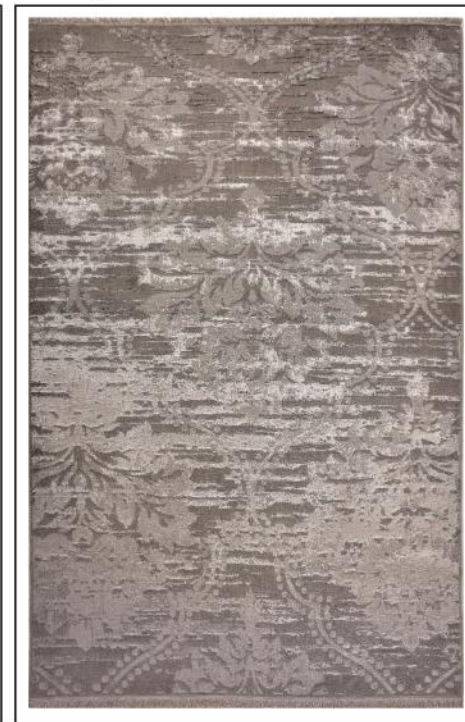

Color:33C

Desing:E4634

Color:6713

color options

Vintage Series
Sizes & Details

SIZES

cm	m ²
80x150	1,2
80x300	2,4
100x200	2
100x300	3
120x180	2,16
160x230	3,68
200x290	5,8
240x340	8,16

*All rugs are non-toxic and do not contain
any chemical substances harming your health.
Safe for your your body and the environment.*